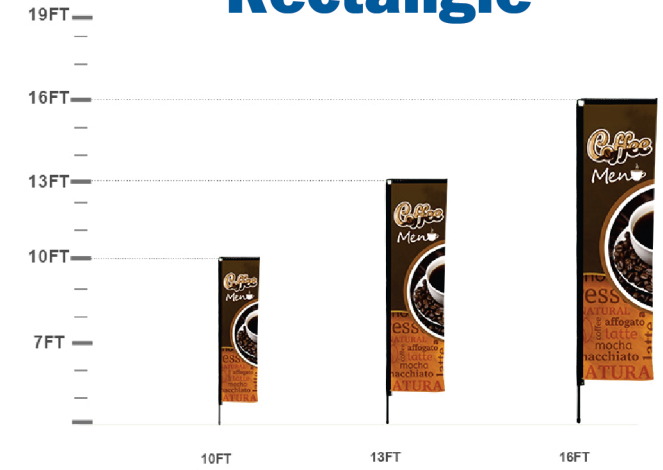

Flags

Single or Double Sided Printing Available

Blade

Tear-Drop

Rectangle

Accessories

Ground Spike

Car Tyre Base