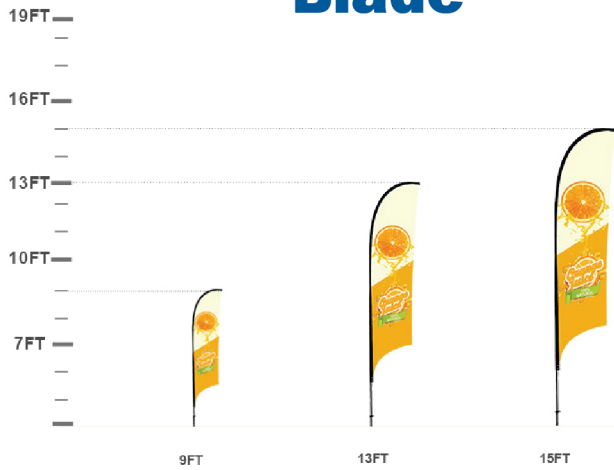

Flags

Single or Double Sided Printing Available

Blade

Tear-Drop

Rectangle

Accessories

Ground Spike

Car Tyre Base